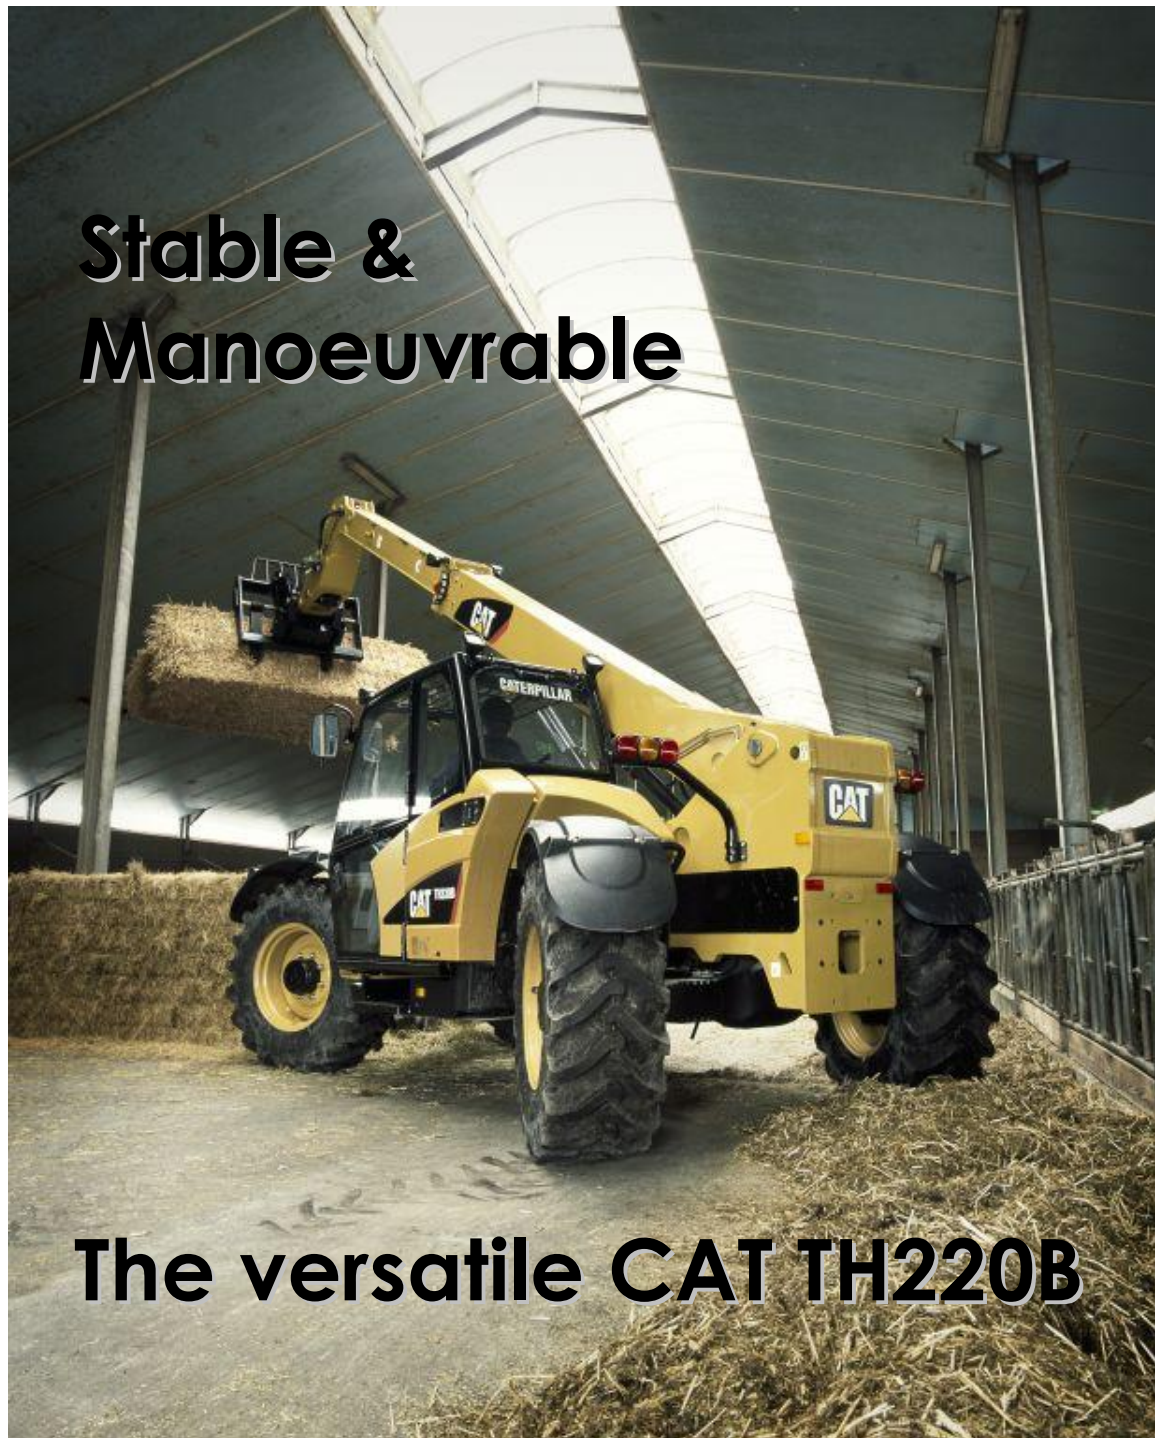

**Stable &
Manoeuvrable**

The versatile CAT TH220B

CATERPILLAR®

Book your demonstration now with the best kept secret in farming.....

- 120 HP
- 40 kph Powershift transmission
- Air Conditioning
- Hydraulic Pickup Hitch
- Softride Boom Suspension
- Reversible Fan
- 3,500 kg lift
- CAT strength and reliability
- Excellent Value

Chandlers

www.chandlersfe.co.uk
01476 590077

or contact your local area sales representative

**READY
TO
WORK**

THE NEW ISUZU RODEO

- Class leading towing capacity • Class leading economy • Class leading CO2 emissions
- Class leading cab space • Accepts new tachograph

**3000^{KG}
TOWING
LIMIT!**

RODEO 2.5 DENVER

STANDARD FEATURES

- Air Conditioning
- Full Electrics
- Alloys Wheels
- CD Player
- Metallic Paint
- ABS with EBD

£14,995 CV OTR

Plus

Towbar, Load liner,
Water proof Seat Covers
& Rubber Mats
all included